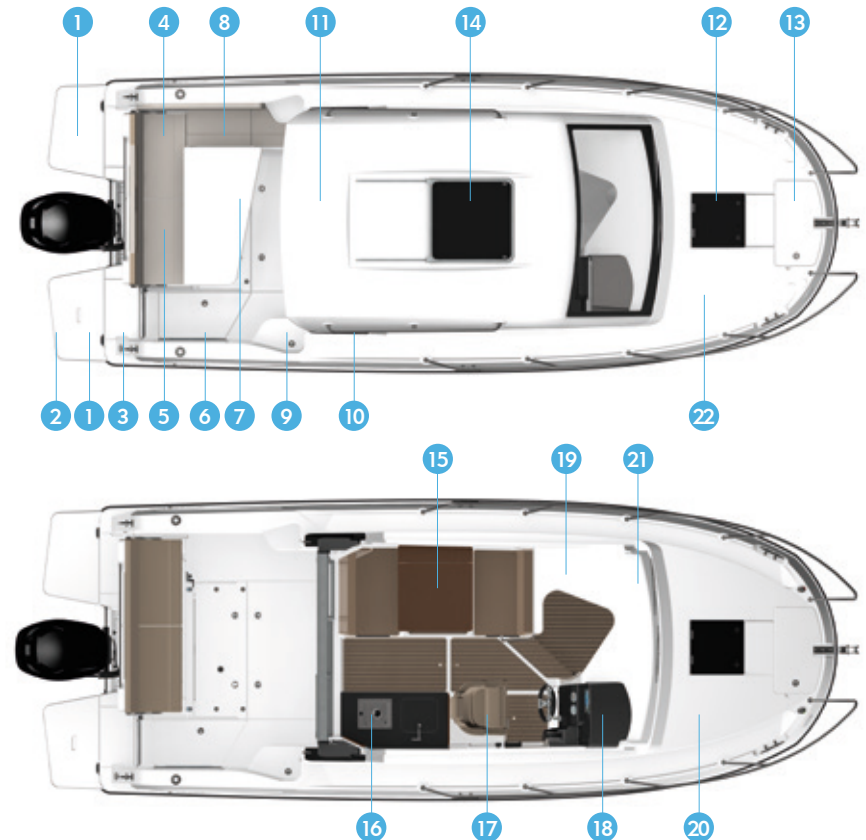

Cockpit sunlounge

7

Standard cockpit seating

4

22

Optional forward sunlounge

10

Walkway to bow area

Optional retractable sun awning

Transom door

MODEL FEATURES

1. Swimming platform
2. Integrated swim ladder
3. Transom door
4. Sliding aft seat with optional inclinable backrest
5. Storage below aft seat
6. Storage below cockpit floor
7. Dining table and sun lounge
8. L-lounge extension (Optional)
9. Storage for LPG tank
10. Walkway to bow area
11. Sliding door
12. Deck hatch
13. Anchor locker with optional windlass
14. Roof hatch (Optional)
15. 3-way convertible dinette (social area, dining, additional berth)
16. Galley with pressure water with optional LPG stove and refrigerator
17. Adjustable helm seat
18. Dashboard with optional 9" Simrad
19. Optional enclosed sea toilet or under seat toilet standard
20. Large front berth with large hull windows and privacy curtains
21. Mid cabin with berth
22. Optional forward sunlounge